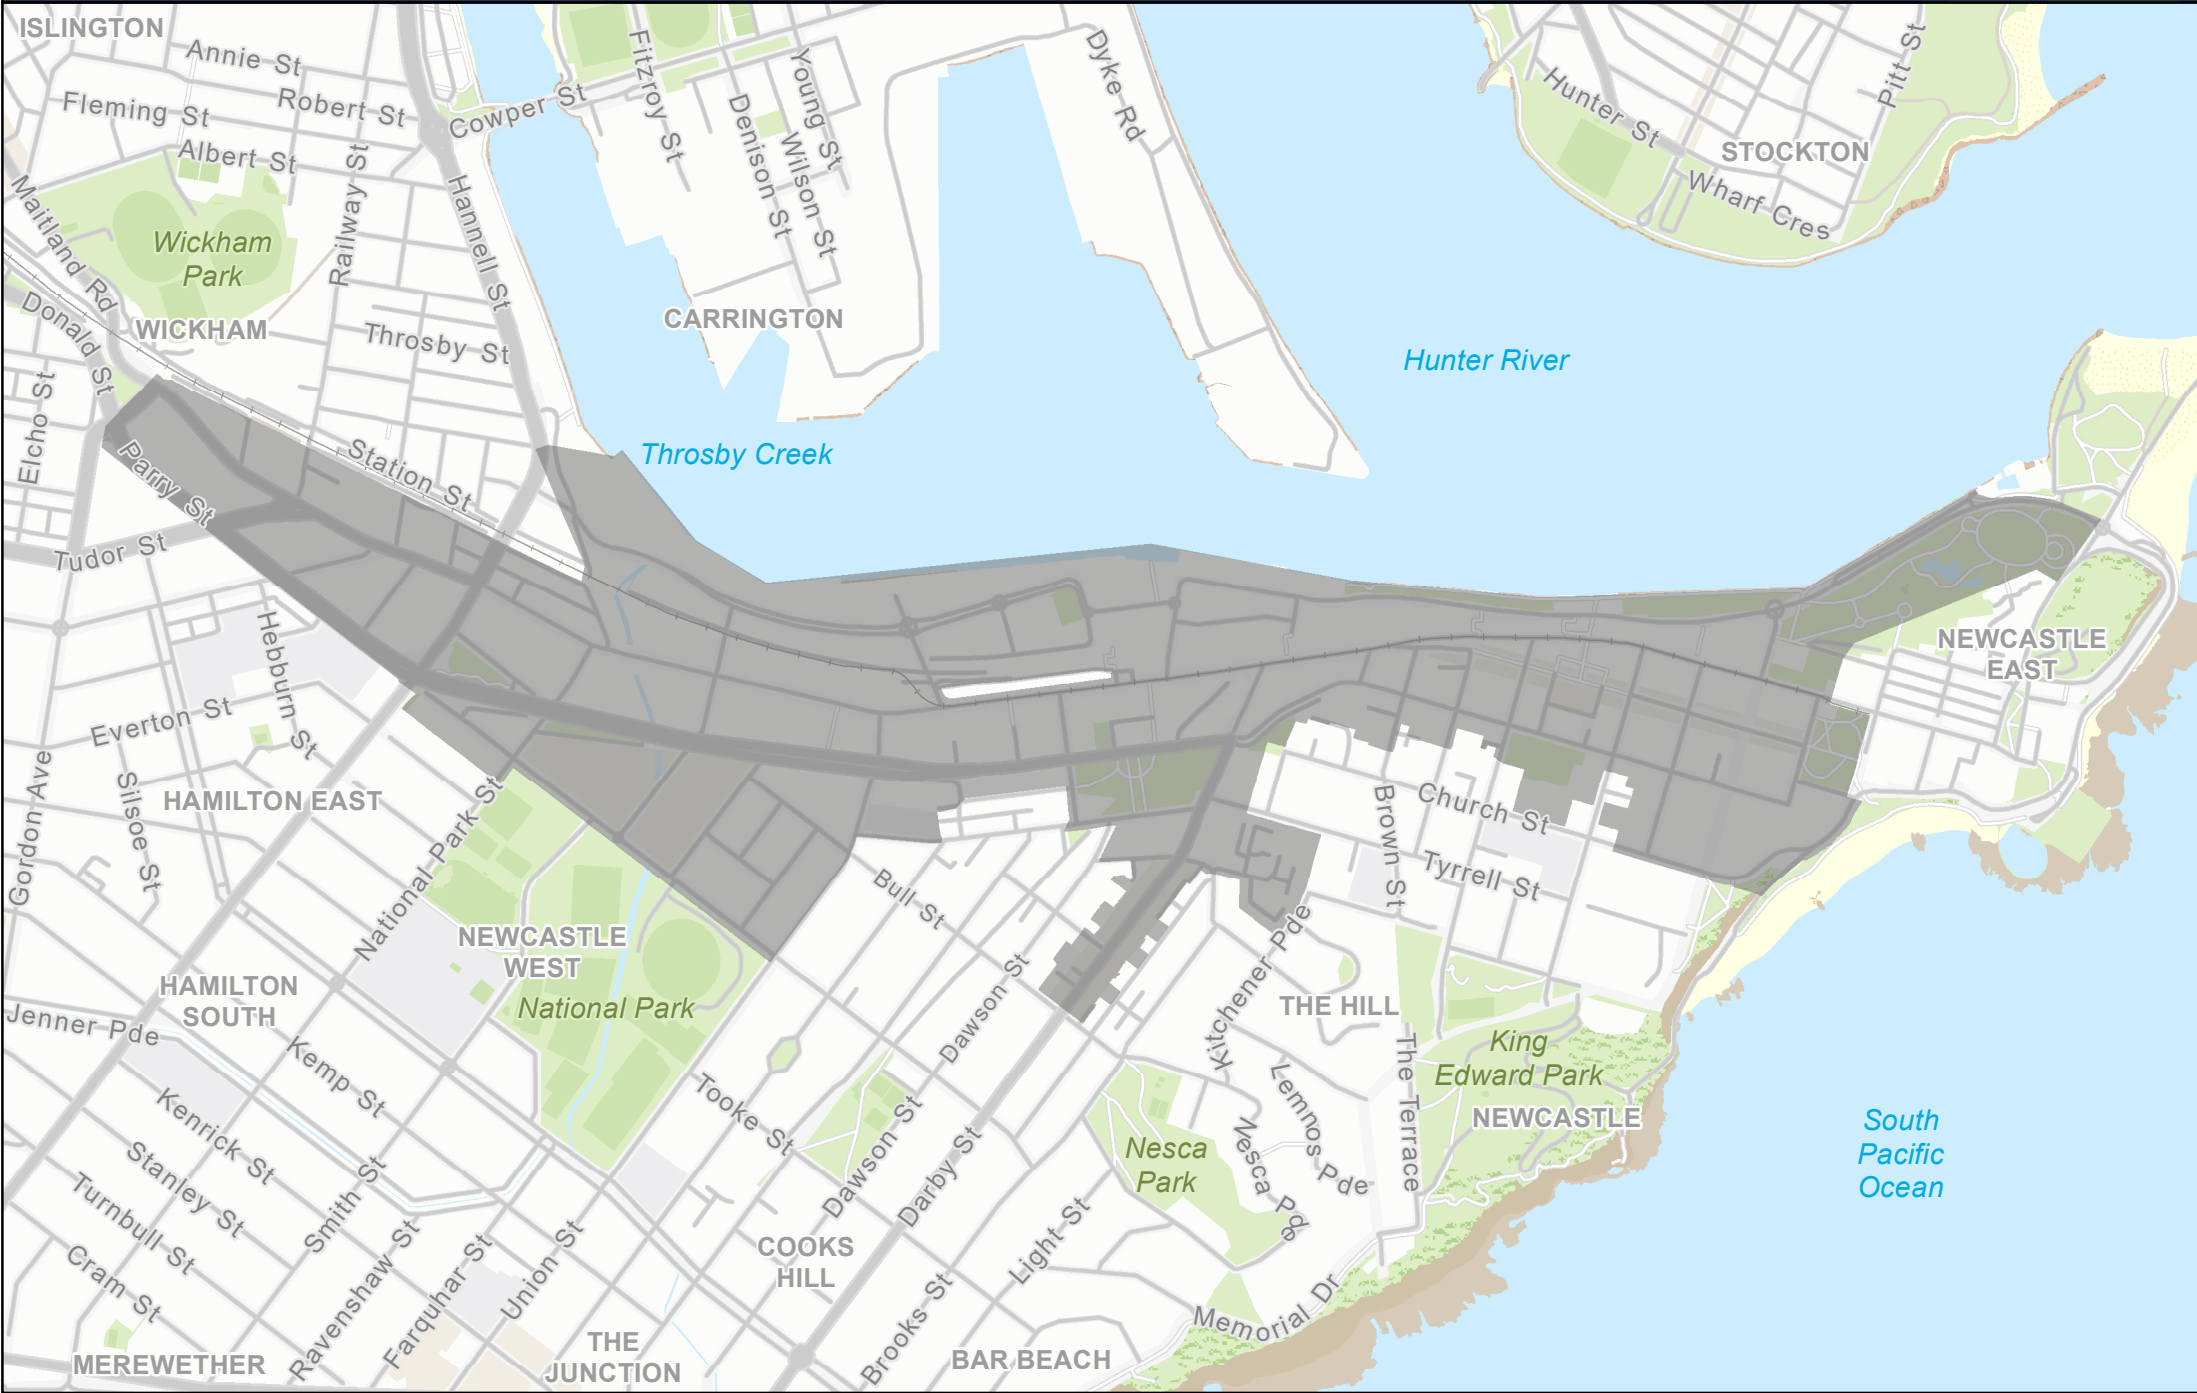

Newcastle CBD Parking Permit Exclusion Zone (Adopted NCTC 17 February 2014)

DISCLAIMER: Although great care has been taken in the preparation of these documents/maps, City of Newcastle makes no representation or warranty as to the accuracy or completeness of any information contained in them. City of Newcastle accepts no responsibility for any misprints, errors, omissions or inaccuracies in these documents/maps or for loss or damages resulting from reliance on any information provided.

Exclusion Zone

Scale: 1:13,940 at A4